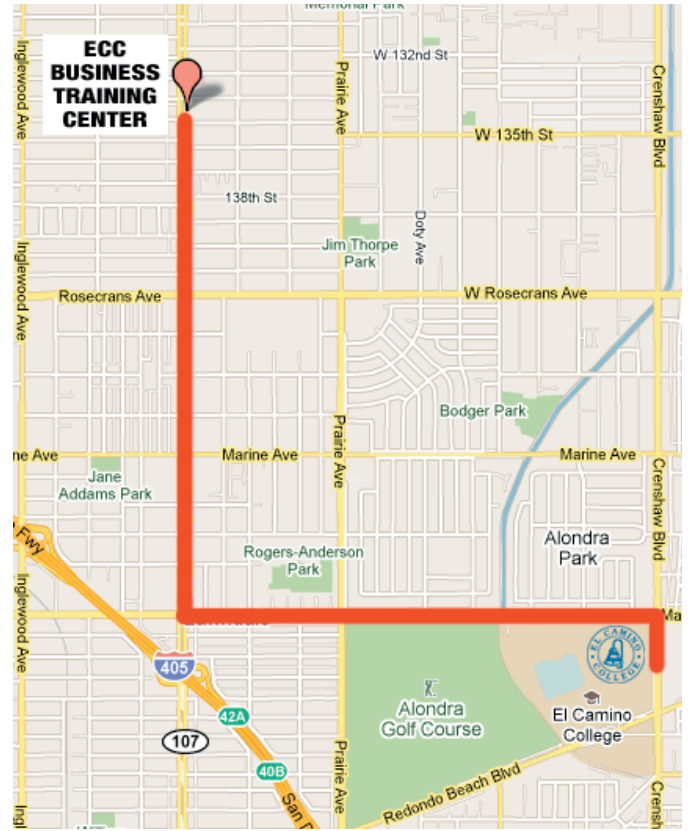

Driving Directions from El Camino College to El Camino College Compton Center

1. Go south on Crenshaw Blvd. to 91 Freeway East / Artesia Blvd., turn left (heading east)
2. Take on-ramp and follow freeway signs for 91 Freeway East
3. Exit Santa Fe Avenue (Exit 10C)
4. Turn left onto Santa Fe Avenue
5. Turn right at Artesia Blvd. (first traffic signal under freeway overpass)
6. Continue east on Artesia Blvd. (<.1 mile), and turn left at entrance to El Camino College Compton Center, 1111 E. Artesia Blvd., Compton CA 90221; 310-900-1600

Driving Directions from El Camino College Compton Center to El Camino College

1. Exit El Camino College Compton Center at Artesia Blvd.
2. Turn right onto Artesia Blvd., heading west
3. Take the ramp onto the 91 Freeway West
4. Take ramp to Artesia Blvd. West
5. Turn right at Crenshaw Blvd.
6. Continue north on Crenshaw Blvd. (<1 mile), and turn left at entrance to El Camino College, 16007 Crenshaw Blvd., Torrance, CA 90506; 1-866-ELCAMINO

Driving Directions from El Camino College to the Business Training Center

1. Head north on Crenshaw Blvd. toward Manhattan Beach Blvd.
 2. Turn left at Manhattan Beach Blvd.
 3. Turn right at Hawthorne Blvd.
- Business Training Center will be on the right.*

El Camino College Business Training Center
13430 Hawthorne Blvd.
Hawthorne, CA 90250
310-973-3178

Driving Directions from El Camino College to the Inglewood Center

1. Head north on Crenshaw Blvd. toward Manhattan Beach Blvd.
 2. Turn left at Manhattan Beach Blvd.
 3. Turn right at Hawthorne Blvd.
 4. Continue onto S. La Brea Ave.
 5. Turn left to stay on La Brea Ave.
- Inglewood Center will be on the right.*