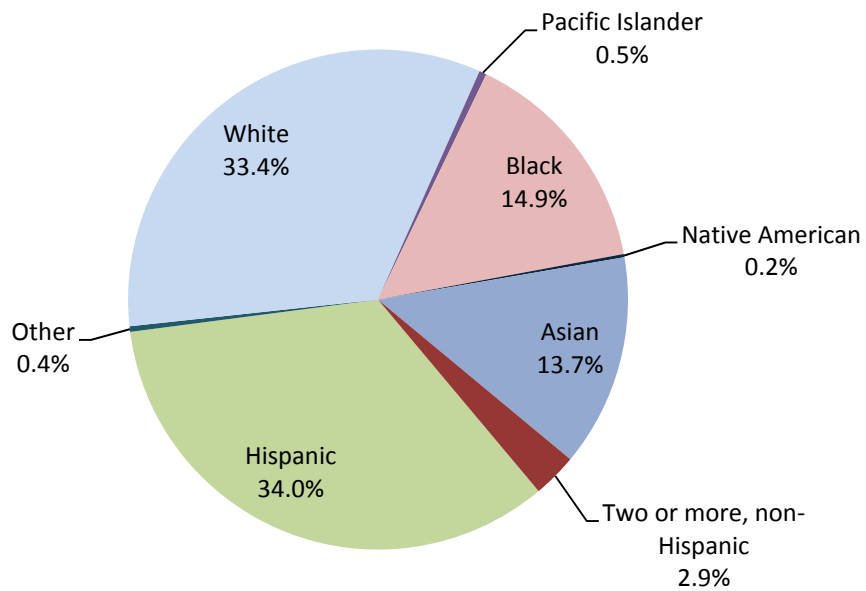

## District Demographic Profile Census 2010

This report provides a brief demographic profile of the cities within the El Camino Community College District. The district encompasses all or most of the following cities: El Segundo, Hawthorne, Hermosa Beach, Inglewood, Lawndale, Lennox, Manhattan Beach, Redondo Beach and Torrance. Data presented comes from the 2010 US Census and is available online for free at [www.census.gov](http://www.census.gov). The estimated population of the El Camino Community College District based on 2010 Census Tract Data is 532,969. Population levels in the year 2010 are provided in the first table below. The other tables include percentages of population as a whole by gender and race/ethnicity. Tables showing age counts by gender and median age by city are also provided. Additional population characteristics are available by request. Please contact Institutional Research for more information.

**ECC District Population by City**

### District Population by Gender

### District Population by Ethnicity