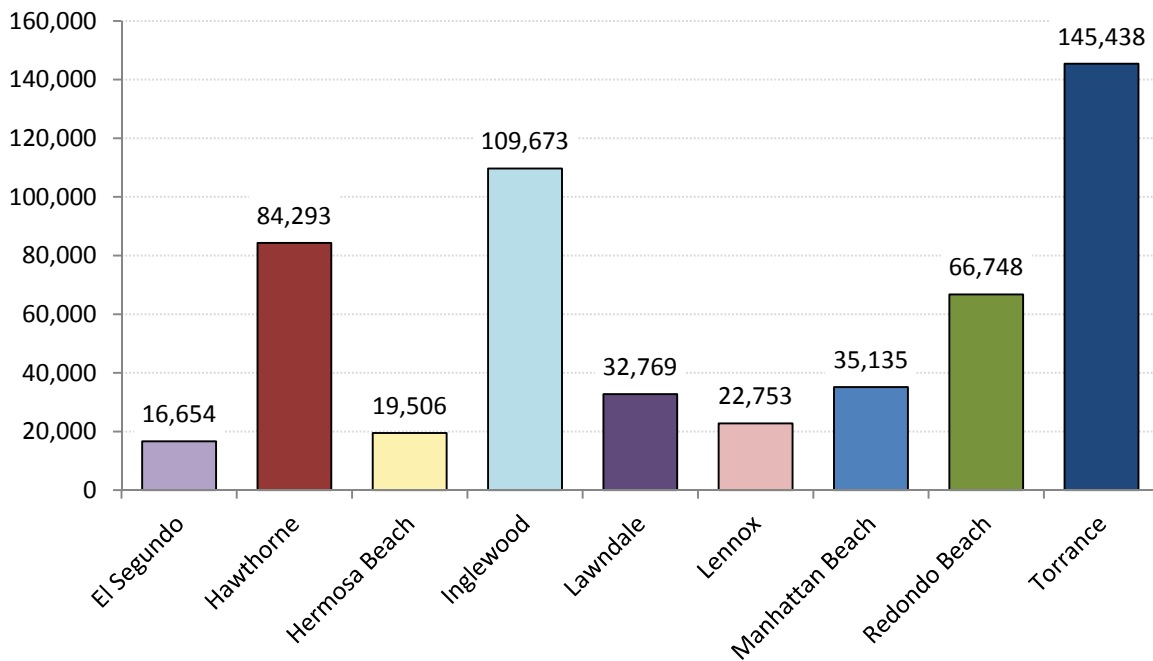

# El Camino Community College District

## District Demographic Profile Census 2010

This report provides a brief demographic profile of the cities within the El Camino Community College District. The district encompasses all or most of the following cities: El Segundo, Hawthorne, Hermosa Beach, Inglewood, Lawndale, Lennox, Manhattan Beach, Redondo Beach and Torrance. Data presented comes from the 2010 US Census and is available online for free at [www.census.gov](http://www.census.gov). The estimated population of the El Camino Community College District based on 2010 Census Tract Data is 532,969. Population levels in the year 2010 are provided in the first table below. The other tables include percentages of population as a whole by gender and race/ethnicity. Tables showing age counts by gender and median age by city are also provided. Additional population characteristics are available by request. Please contact Institutional Research for more information.

**ECC District Population by City**

### District Population by Ethnicity