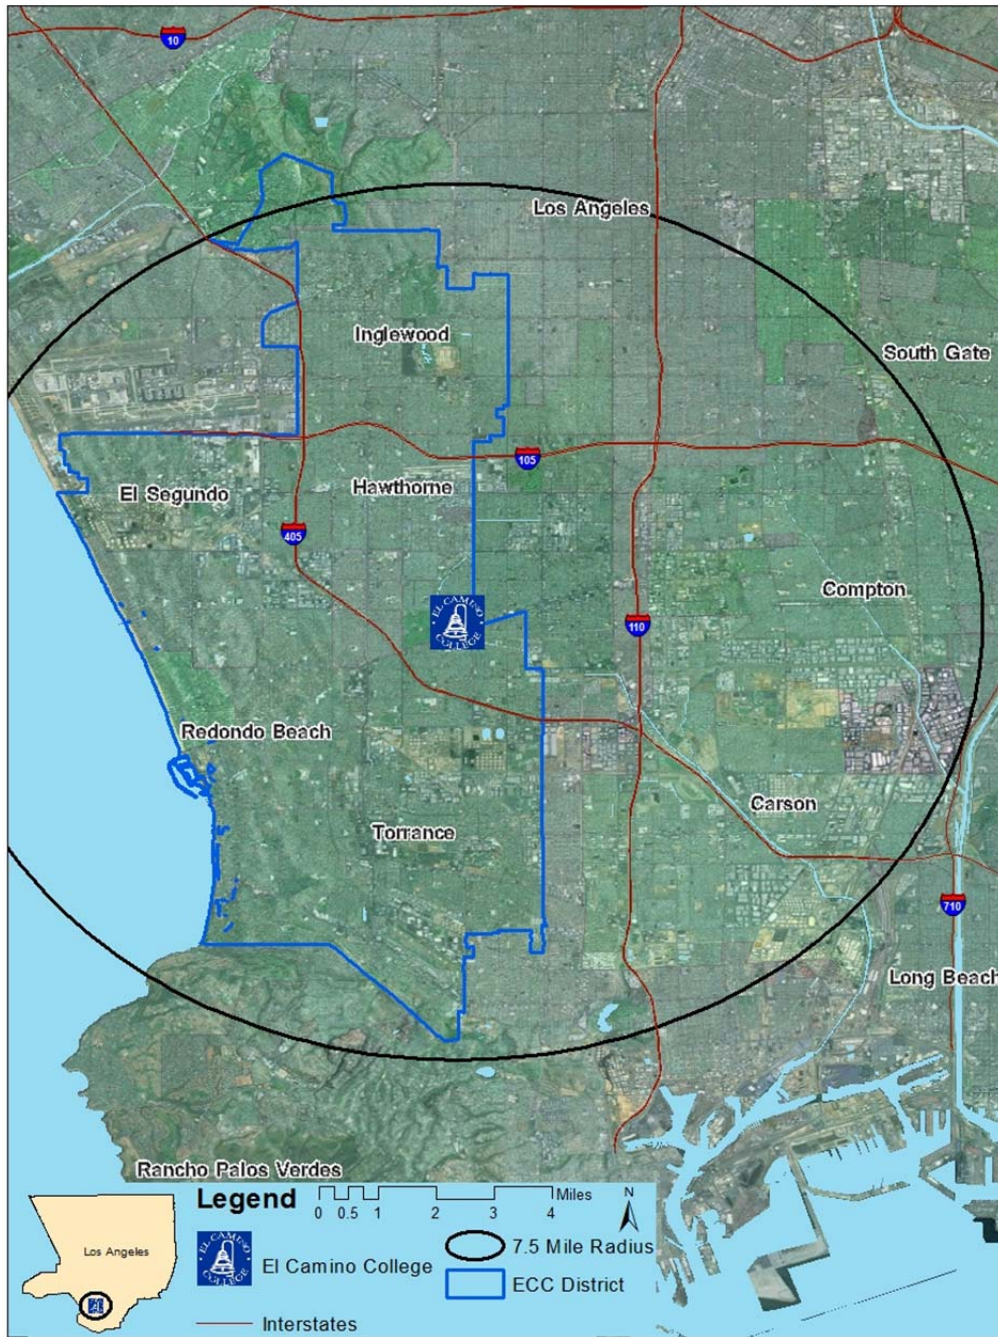

# El Camino Community College District

## District Demographic Profile Census 2010

This report provides a brief demographic profile of the cities within the El Camino Community College District. The district encompasses all or most of the following cities: El Segundo, Hawthorne, Hermosa Beach, Inglewood, Lawndale, Lennox, Manhattan Beach, Redondo Beach and Torrance. Data presented comes from the 2010 US Census and is available online for free at [www.census.gov](http://www.census.gov). The estimated population of the El Camino Community College District based on 2010 Census Tract Data is 532,969. Population levels in the year 2010 are provided in the first table below. The other tables include percentages of population as a whole by gender and race/ethnicity. Tables showing age counts by gender and median age by city are also provided. Additional population characteristics are available by request. Please contact Institutional Research for more information.

**ECC District Population by City**

### District Population by Ethnicity