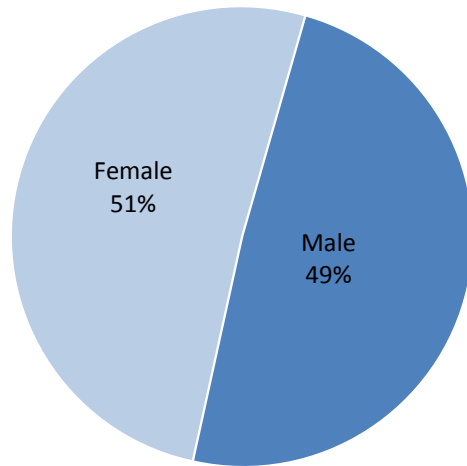

## District Demographic Profile Census 2010

This report provides a brief demographic profile of the cities within the El Camino Community College District. The district encompasses all or most of the following cities: El Segundo, Hawthorne, Hermosa Beach, Inglewood, Lawndale, Lennox, Manhattan Beach, Redondo Beach and Torrance. Data presented comes from the 2010 US Census and is available online for free at [www.census.gov](http://www.census.gov). The estimated population of the El Camino Community College District based on 2010 Census Tract Data is 532,969. Population levels in the year 2010 are provided in the first table below. The other tables include percentages of population as a whole by gender and race/ethnicity. Tables showing age counts by gender and median age by city are also provided. Additional population characteristics are available by request. Please contact Institutional Research for more information.

**ECC District Population by City**

### District Population by Gender

### District Population by Ethnicity